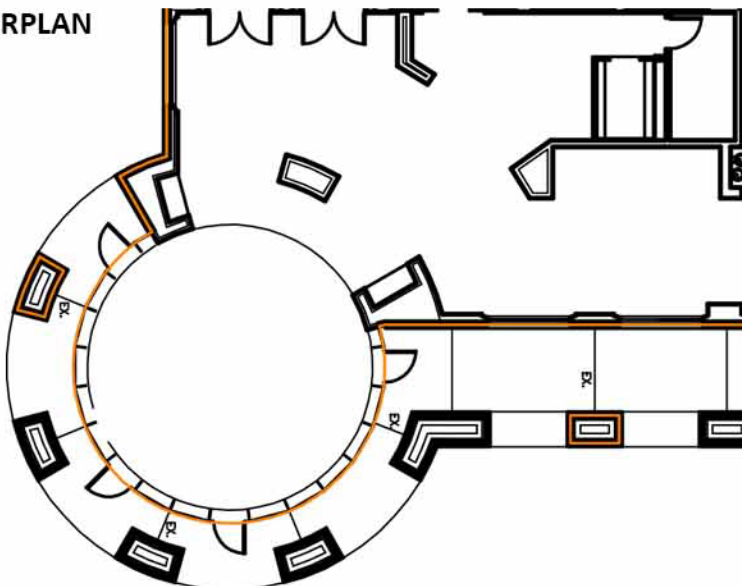

FLOORPLAN

CONTACT FOR AVAILABILITY

Esplanade Memphis Sales Office
901 Cordova Station Avenue
Cordova, Tennessee 38018
Ph: 901-753-3333
Fax: 901-753-3330
Email: info@esplanadememphis.com