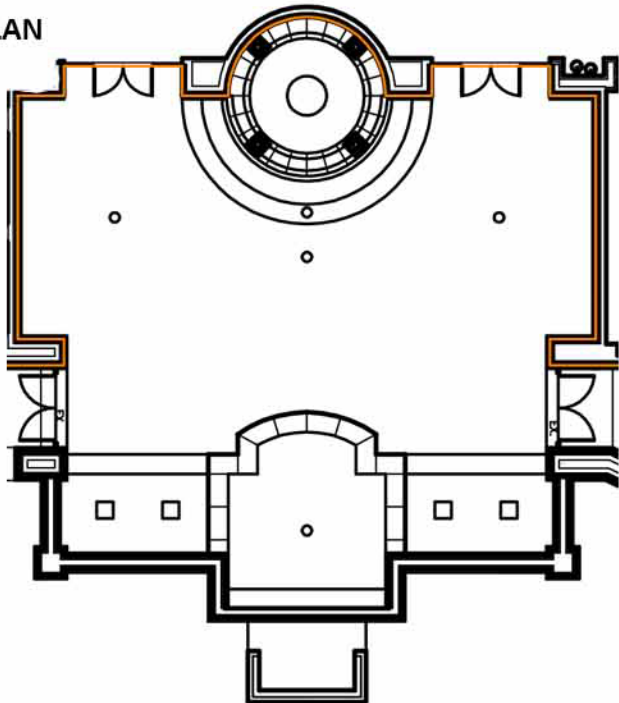

FLOORPLAN

ROOM SPECIFICATIONS

- :: Room for 150 guests
- :: Lush landscaping
- :: Fountain in alcove
- :: Softly aflame waterfall
- :: Stone floors
- :: Tall privacy fence
- :: Marble sculptures
- :: Landscape lighting
- :: Full Service Dining
- :: Fully stocked bar
- :: Separate entry and exit
- :: Catering